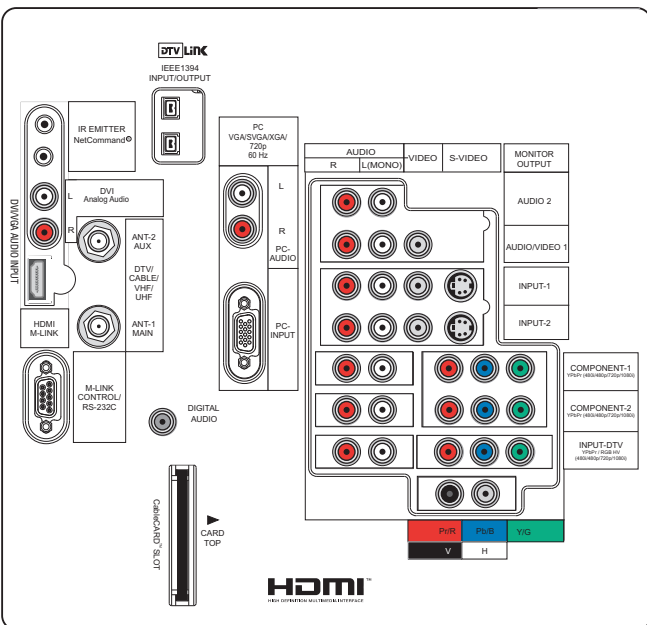

PIP/POP Features

- Multi-Image 1 PIP, 3 and 9 POP
- Split Screen •
- Channel Preview/Input Strobe (analog channels only) •

AUDIO

- Speakers 5" coaxial x 2
- Output Power (Watts) 10W x 2

TUNING

- Digital/Analog Combined Tuner Air/Cable-ATSC/NTSC/CableCARD™
- 2nd Analog Tuner for PIP/POP image only •

- INPUTS ANTENNA (RF) INPUTS** 2 Analog/Digital Combined CableCARD™ Slot •

AV INPUTS (ANALOG)

- A/V Inputs with S-Video (Front/Rear) with Stereo Audio 1/2
- Component Video Inputs with Stereo Audio (480i/480p/720p/1080i) 2
- Input-DTV (YPbPr/RGBHV) with Stereo Audio (480i/480p/720p/1080i) 1
- PC Input (60Hz) with Stereo Audio (VGA/SVGA/XGA/720p) 1

AV OUTPUTS (ANALOG)

- Monitor A/V Output (for recording) •
- Stereo Audio Output (fixed audio) •

INPUTS/OUTPUTS (DIGITAL)

- FireWire® (IEEE 1394) front/rear 1/2
- Memory Card Slots for JPEG and MP3 Playback 4 (5-formats)
- HDMI™ 1
- RS-232C 1
- Digital Audio Bitstream Output (Dolby® Digital) 1 (coaxial)

- NETCOMMAND® REMOTE CONTROL** Fully Illuminated

BACK PANEL:

*TV and some PC displays have standard overscan

Features, specifications and dimensions are preliminary and are subject to change.

Digital Light Processing, Digital Micromirror Device, and DLP are trademarks of Texas Instruments.